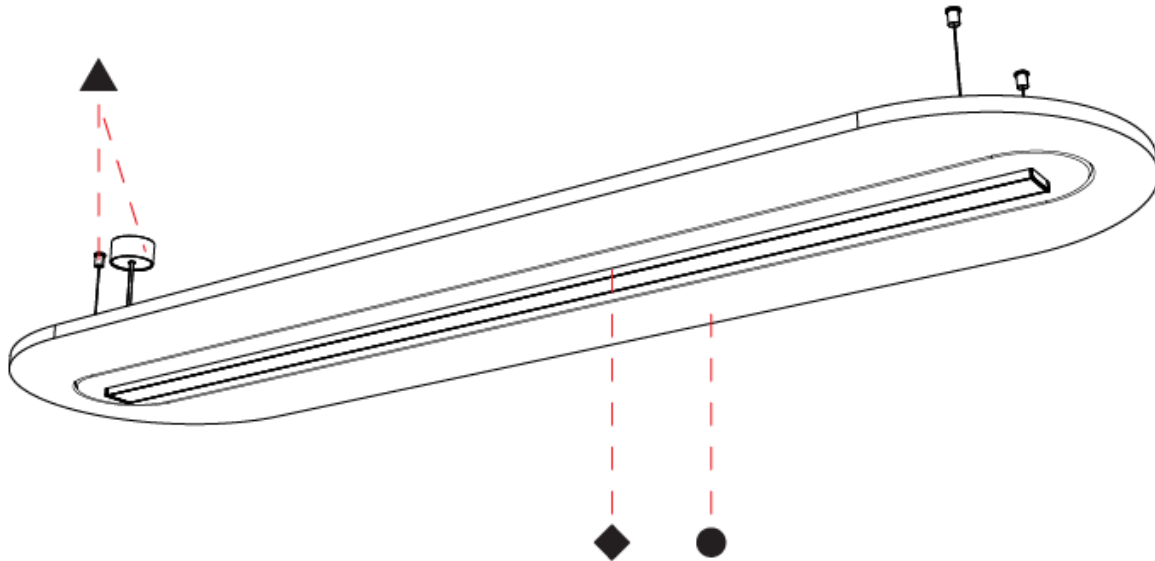

SERENII ROUND SUSPENSION

A3001179-

PROJECT	_____
TYPE	_____
SPECIFIER	_____
QUANTITY	_____
DATE	_____

A